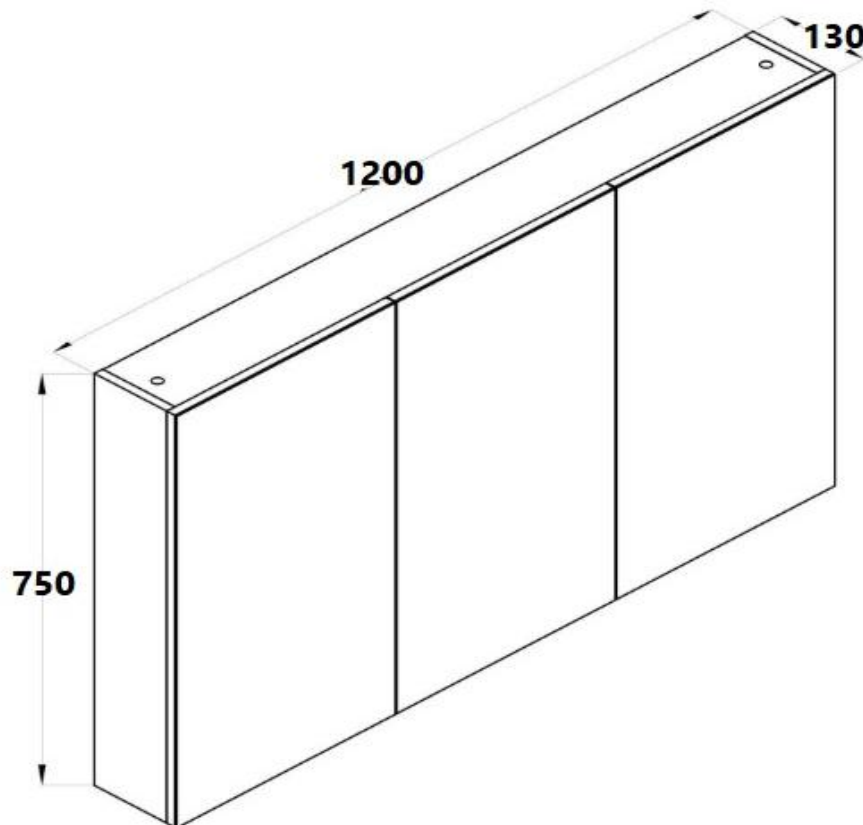

1200mm Mirror Cabinet

Measurements: 120 x 750 x 130mm
Weight: 25KG

SPECIFICATIONS

CLEANING & MAINTENANCE:

Cabinets should be cleaned with a damp, soft cloth
Avoid using waxes, solvents, abrasives, acids and other chemical based cleaners
Warranty will be void if damages are caused by unsuitable cleaning products
Spills should be cleaned immediately to prevent damage or discolouration